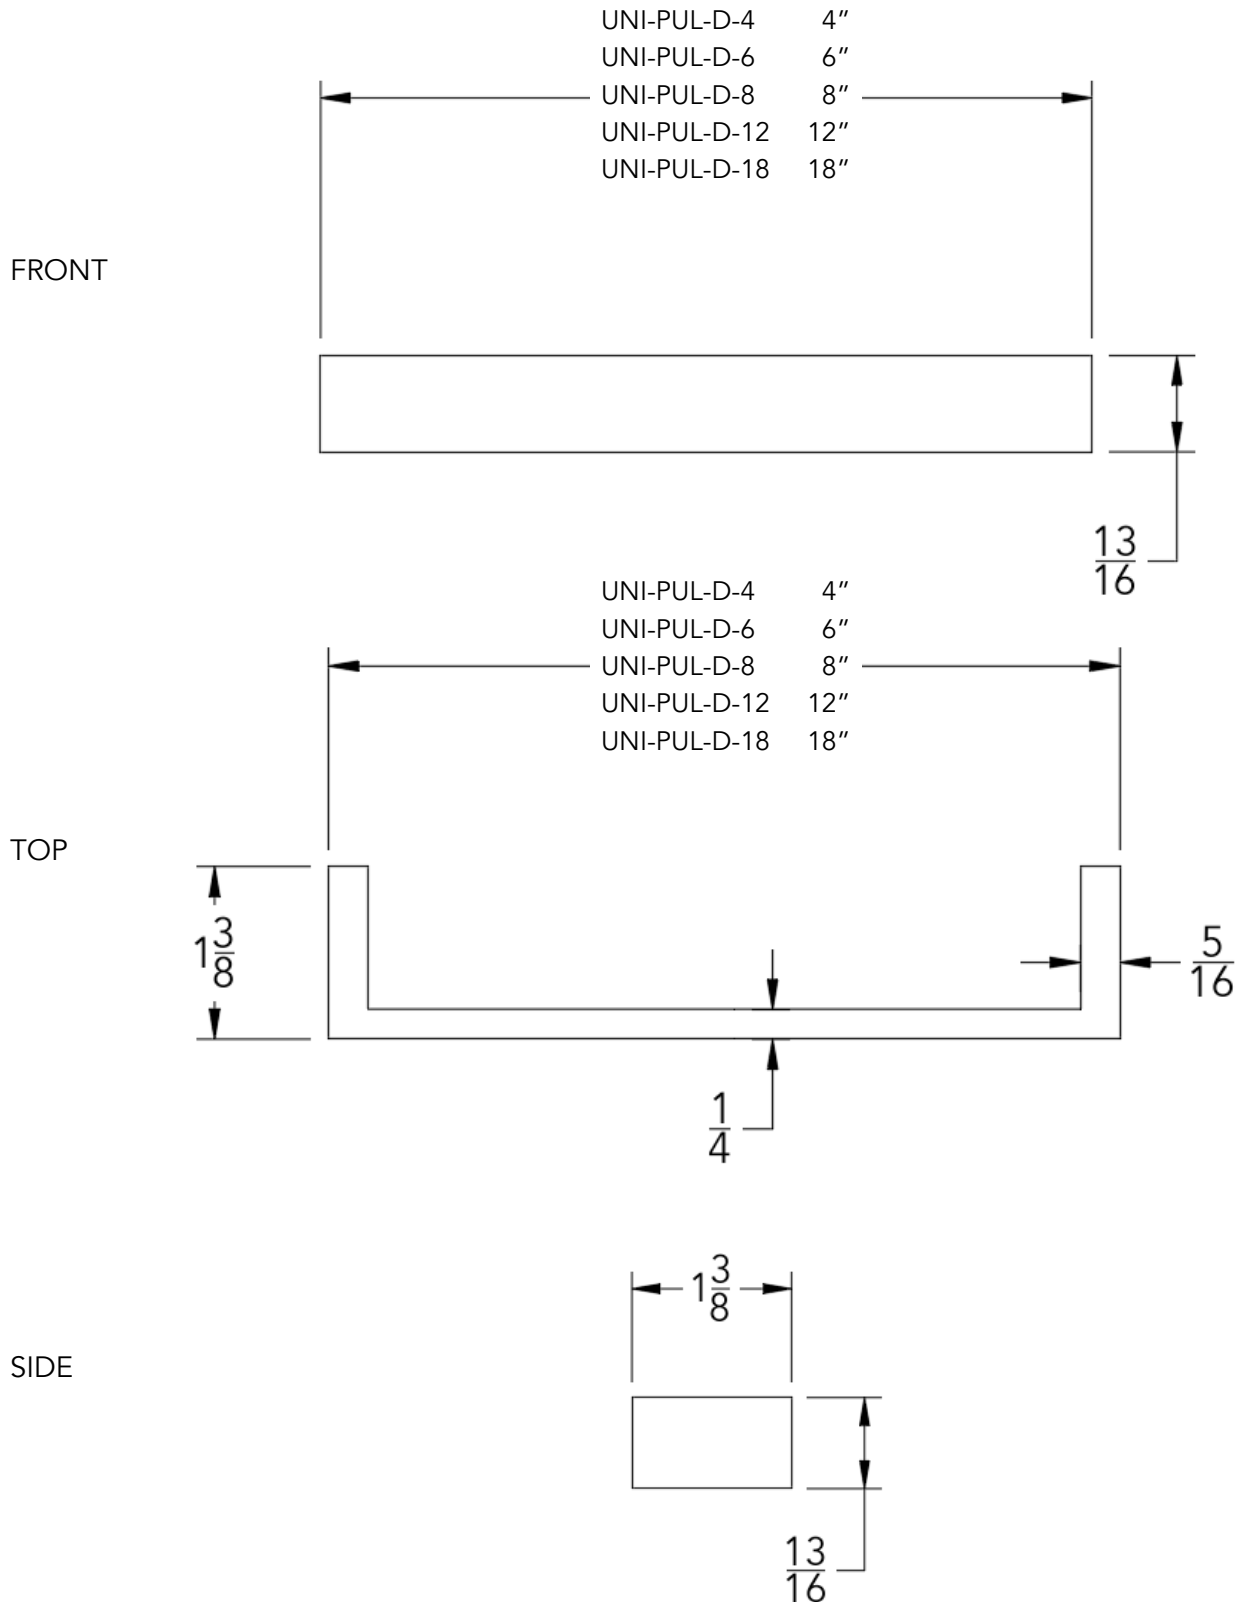

neelnox

LET
THERE
BE **DESIGN.**

FEATURES

- Premium 304 Grade Stainless Steel
- Solid Mount Construction
- Concealed Installation Hardware
- ADA Compliant

COLLECTION UNIVERSAL

CABINET PULL

Model	Product	Finishes Available
UNI-PUL-D-4-P	4" Cab-Pull	Multiple finishes available. Over 23 finishes to choose from.
UNI-PUL-D-6-P	6" Cab-Pull	
UNI-PUL-D-8-P	8" Cab-Pull	
UNI-PUL-D-12-P	12" Cab-Pull	
UNI-PUL-D-18-P	18" Cab-Pull	

Dimensions in inches

NOTE: Dimensions subject to change without notice.